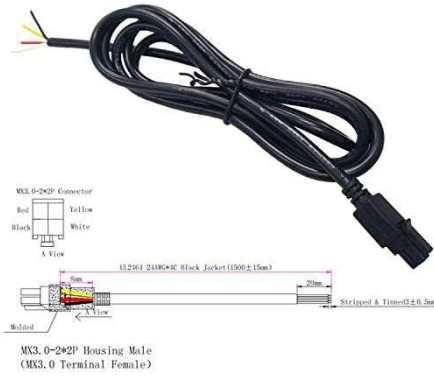

Kronos Clock Parts

Kronos Clock: Contact IT for Spares

Antenna: Mat# 21048808

Bingfu 4G LTE Adhesive Magnetic Mount Antenna

Antenna Cable Extension: Mat# 21020117

YOTENKO 32.8 ft SMA Extension Cable SMA Male to SMA Female RG58

Power Cable: Mat# 21090903

CompuPort - 4 Pins Boot Molex DC Power Cable

Power Converter: Mat# 21090904

DC 12V Step Up to 19V 5A Boost Converter 95W DC